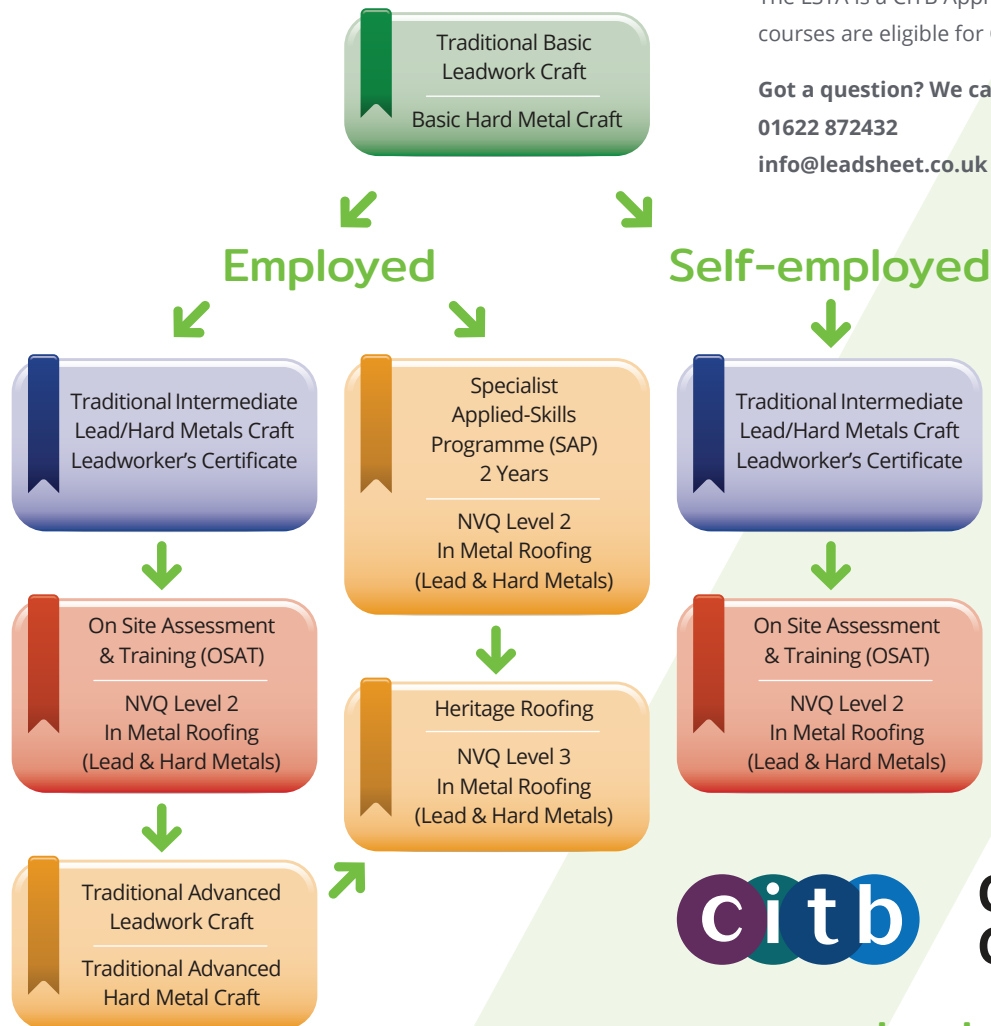

The Lead Sheet Training Academy is at the forefront of training for those using lead or hard metals in the construction industry.

To this deliver this training it created a state of the art, purpose built training facility in East Peckham, Kent. This includes full scale training rigs and resources as well as providing a well-equipped environment in which to learn as it recreates real-life situations

The LSTA is a CITB Approved Training Organisation. Most courses are eligible for CITB grants.

Got a question? We can help:

01622 872432

info@leadsheet.co.uk

[1] for those with little or no experience

[2] for those with more experience